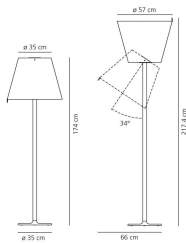

LUMINAIRE

- Watt: **300W**
- Voltage: **220V-240V**
- Delivered lumens output: **3562lm**
- CCT: **2900K**
- Efficiency: **62%**
- Efficacy: **11.87lm/W**
- CRI: **100**

Notes

With dimmer. Adjustable diffuser into three different positions.

DESCRIPTION

Base in painted zamak; painted aluminium stem; diffuser in silk satin fabric on a plastic frame.

PRODUCT CODE: 0577010A

FEATURES

- Article Code: **0577010A**
- Colour: **Grey**
- Installation: **Floor**
- Material: **Aluminium, zamak, silk satin fabric and technopolymer**
- Series: **Design Collection**
- Environment: **Indoor**
- Area contract: **Hospitality, Residential**
- Emission: **Direct, Diffused Adjustable, indirect**
- design by: **Adrien Gardère**

DIMENSIONS

- Height: **cm 174**
- Diameter: **cm 57**
- Base Diameter: **cm 35**
- Max Extension Height: **cm 217**
- Inclination: **cm 34**
- Impact Resistance: **N/D**
- Glow Wire Test: **650°**

NOT INCLUDED SOURCES

- Category: **HALO**
- Number: **2**
- Watt: **116W**
- Socket: **E27**
- Class: **A**

ALTERNATIVE SOURCES

- Category: **LED RETROFIT**